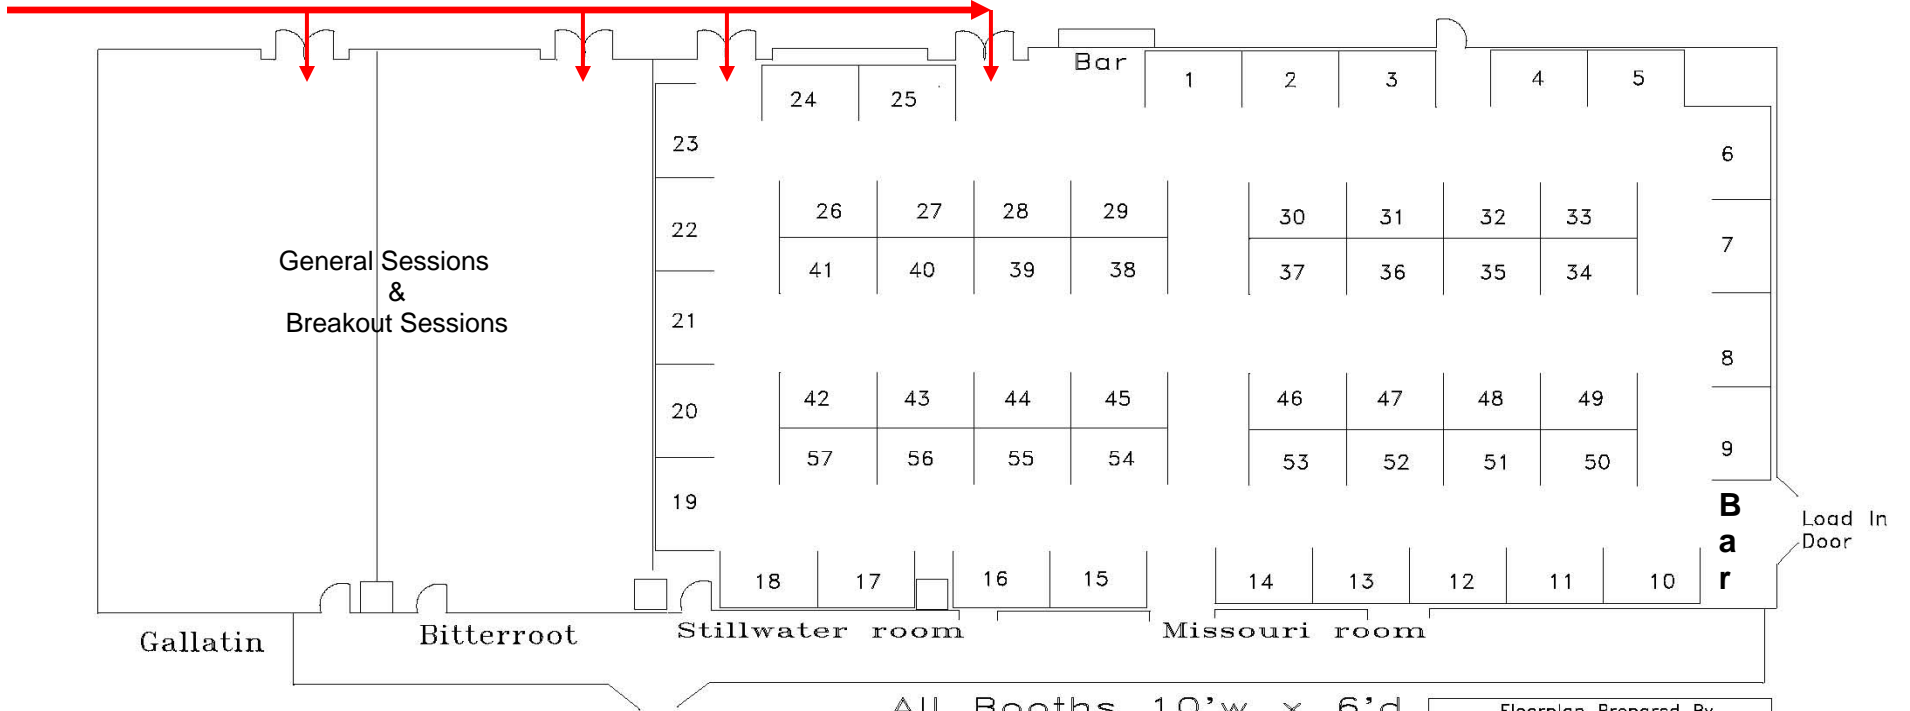

MSAWWA—MWEA Conference & Trade Show Billings MT Holiday Inn Grand Montana

Flow of traffic from lobby area

All Booths 10'w x 6'd

Floorplan Prepared By
K&J Convention Services
www.kjconventions.com
(406)442-3238