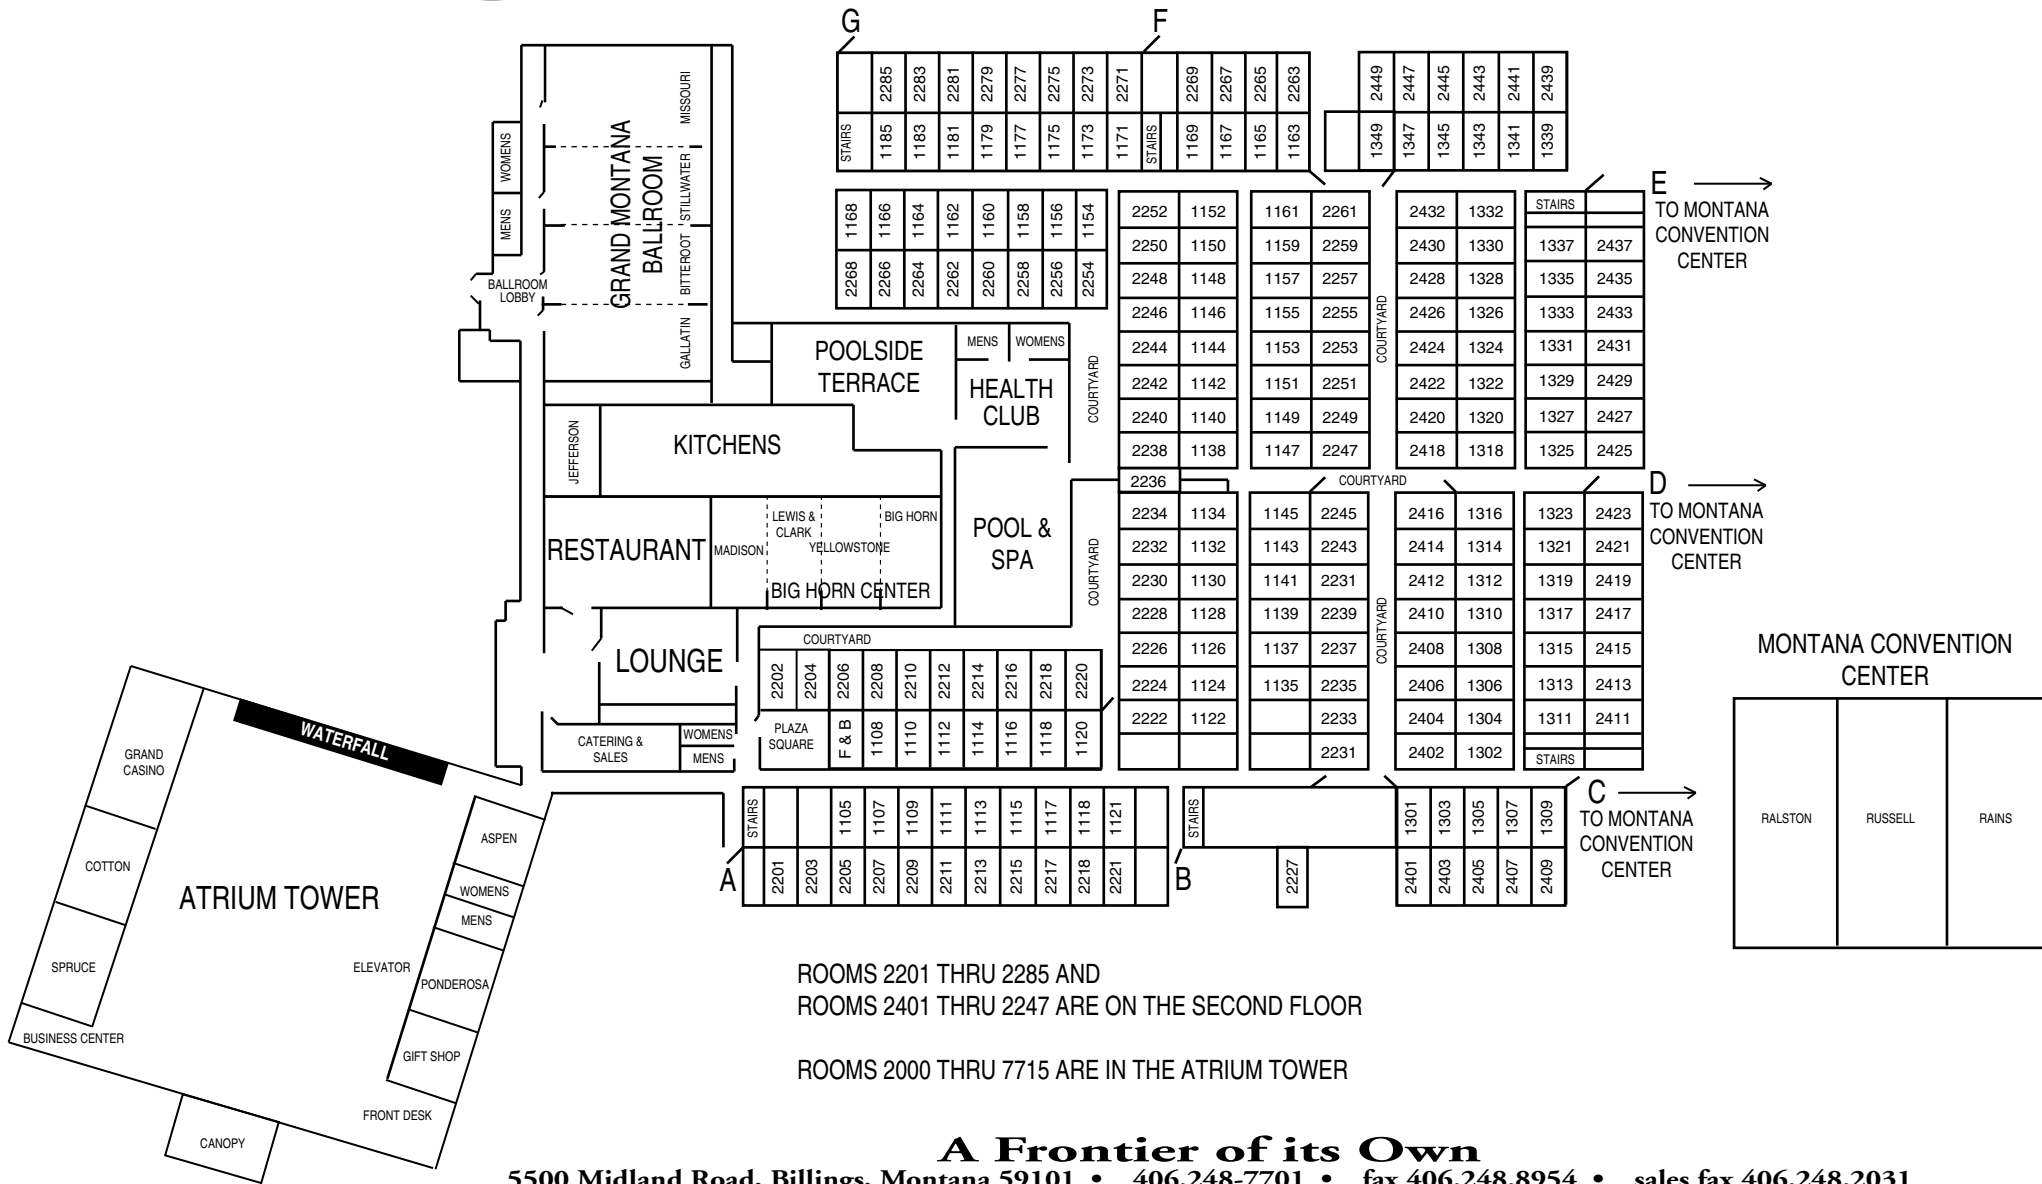

Grand Montana Billings

RV PARKING

ROOMS 2201 THRU 2285 AND
ROOMS 2401 THRU 2247 ARE ON THE SECOND FLOOR
ROOMS 2000 THRU 7715 ARE IN THE ATRIUM TOWER

A Frontier of its Own
5500 Midland Road, Billings, Montana 59101 • 406.248-7701 • fax 406.248.8954 • sales fax 406.248.2031
toll free reservations 1.800.HOLIDAY • www.holiday-inn.com/billings-west

Hotel • Tower • Montana Convention Center